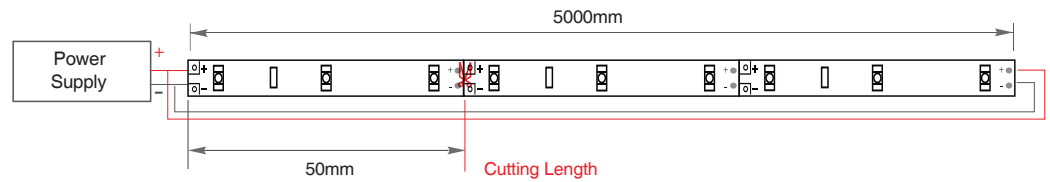

Technical Characteristics

Power Consumption	4.8W/M
Voltage	DC12V
Current Dissipation(A)	0.4A
Efficiency	up to 99.75lm/W
Viewing Angle	120°
CRI (Ra)	90+
LED Type	2835 LED
Cutttable Length	Every 3LEDs / 50mm
Number of LED	60 EA/M (300 LEDs)

Max in series 5 Metre

LED STRIP ACCESSORIES
STANDARD STRIP

B-LED STRIP LIGHT (Required)

Model	Item Code	Features	Dimension(mm)	
Strip Connector	SA 929	2pin connector Weatherproof type (1 Set)	W:75 L:120 H:95	
Strip Connector	SA 9814	2pin connector_Strip to Strip for 8mm (10pack)	W:12 L:15 H:5	
Strip Connector	SA 9824	2pin connector_Wire One End for 8mm (10pack)	W:12 L:170 H:15	
Strip Connector	SA 9834	2pin connector_Wire Both Ends for 8mm (10pack)	W:12 L:190 H:15	
Strip Connector	SA 9815	2pin connector_Strip to Strip for 10mm (10pack)	W:15 L:5 H:15	
Strip Connector	SA 9825	2pin connector_Wire One End for 10mm (10pack)	W:15 L:5 H:15	
Strip Connector	SA 9835	2pin connector_Wire Both Ends for 10mm (10pack)	W:15 L:5 H:15	