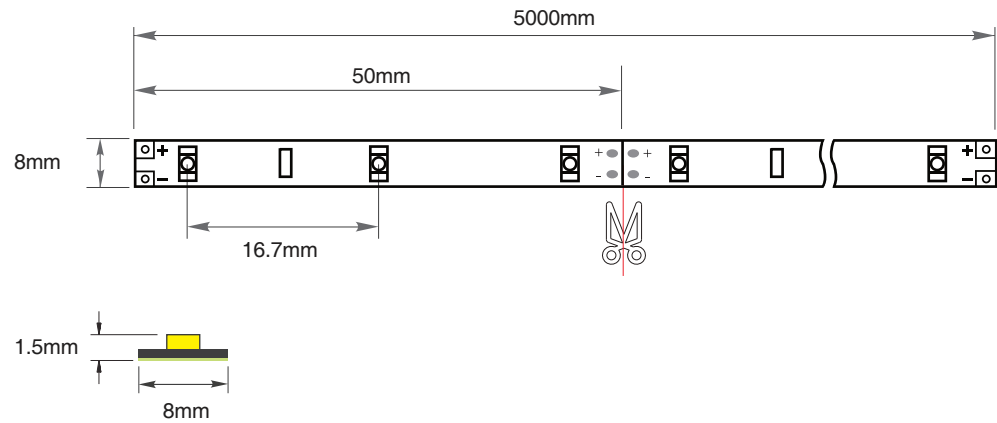

Technical Characteristics

Power Consumption	4.8W/M
Voltage	DC12V
Current Dissipation(A)	0.4A
Efficiency	up to 99.75lm/W
Viewing Angle	120°
CRI (Ra)	90+
LED Type	2835 LED
Cutttable Length	Every 3LEDs / 50mm
Number of LED	60 EA/M (300 LEDs)

Max in series 5 Metre

LED STRIP ACCESSORIES
STANDARD STRIP

B-LED STRIP LIGHT (Required)

Model	Item Code	Features	Dimension(mm)	
Strip Connector	SA 929	2pin connector Weatherproof type (1 Set)	W:75 L:120 H:95	
Strip Connector	SA 9814	2pin connector_Strip to Strip for 8mm (10pack)	W:12 L:15 H:5	
Strip Connector	SA 9824	2pin connector_Wire One End for 8mm (10pack)	W:12 L:170 H:15	
Strip Connector	SA 9834	2pin connector_Wire Both Ends for 8mm (10pack)	W:12 L:190 H:15	
Strip Connector	SA 9815	2pin connector_Strip to Strip for 10mm (10pack)	W:15 L:5 H:15	
Strip Connector	SA 9825	2pin connector_Wire One End for 10mm (10pack)	W:15 L:5 H:15	
Strip Connector	SA 9835	2pin connector_Wire Both Ends for 10mm (10pack)	W:15 L:5 H:15	

Dim Controller (Required)

Model	Item Code	Features	Dimension(mm)	
Dim Controller	SA 116	LT-M1+M3-3A LED Dim Controller including remote controller with battery	Controller W:30 L:135 H:20 Remote W:60 L:104 H:9	
Dim Controller	SA 111	LT-311RF LED Dim Controller including remote controller with battery	Controller W:40 L:211 H:30 Remote W:50 L:108 H:15	